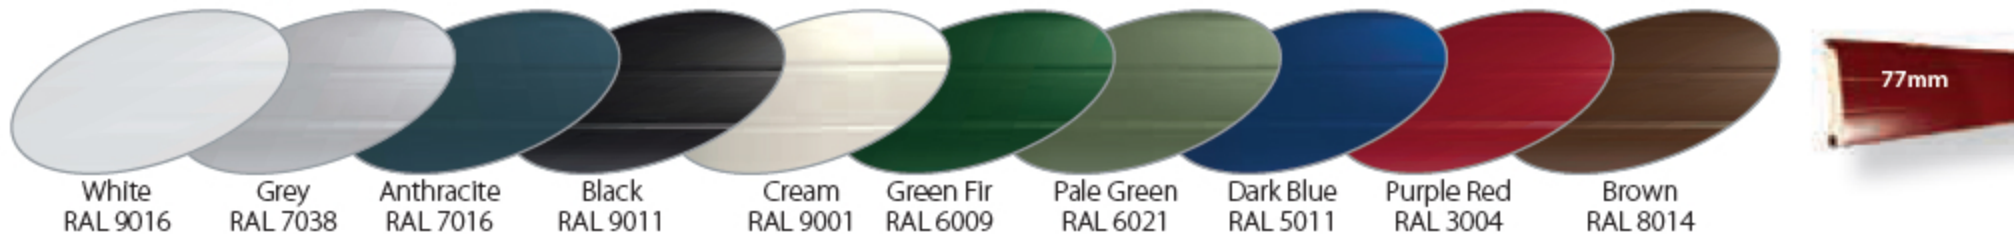

Available Colours Are:

Painted finishes (eggshell finish):

NEW Painted finishes (woodgrain eggshell finish):

Laminate finishes (woodgrain textured finish):

Gliderol Insulated Roller Door **Compact**[®]

Painted finishes (eggshell finish):

A Note Concerning Colours: Door guides are available in colours matching the door curtain except laminate door colours (supplied in brown). Coloured guide rails are supplied as standard, however they may not exactly match the lath colour. The manufacturing process for the lath profile results in a textured finish, whilst all other coloured items (guides, bottom laths, lock laths, optional fascias and vision panels) are supplied in a satin finish so cannot be guaranteed to match exactly. Over time, some scuffing may occur on front and rear surfaces of doors as a result of their normal operation.